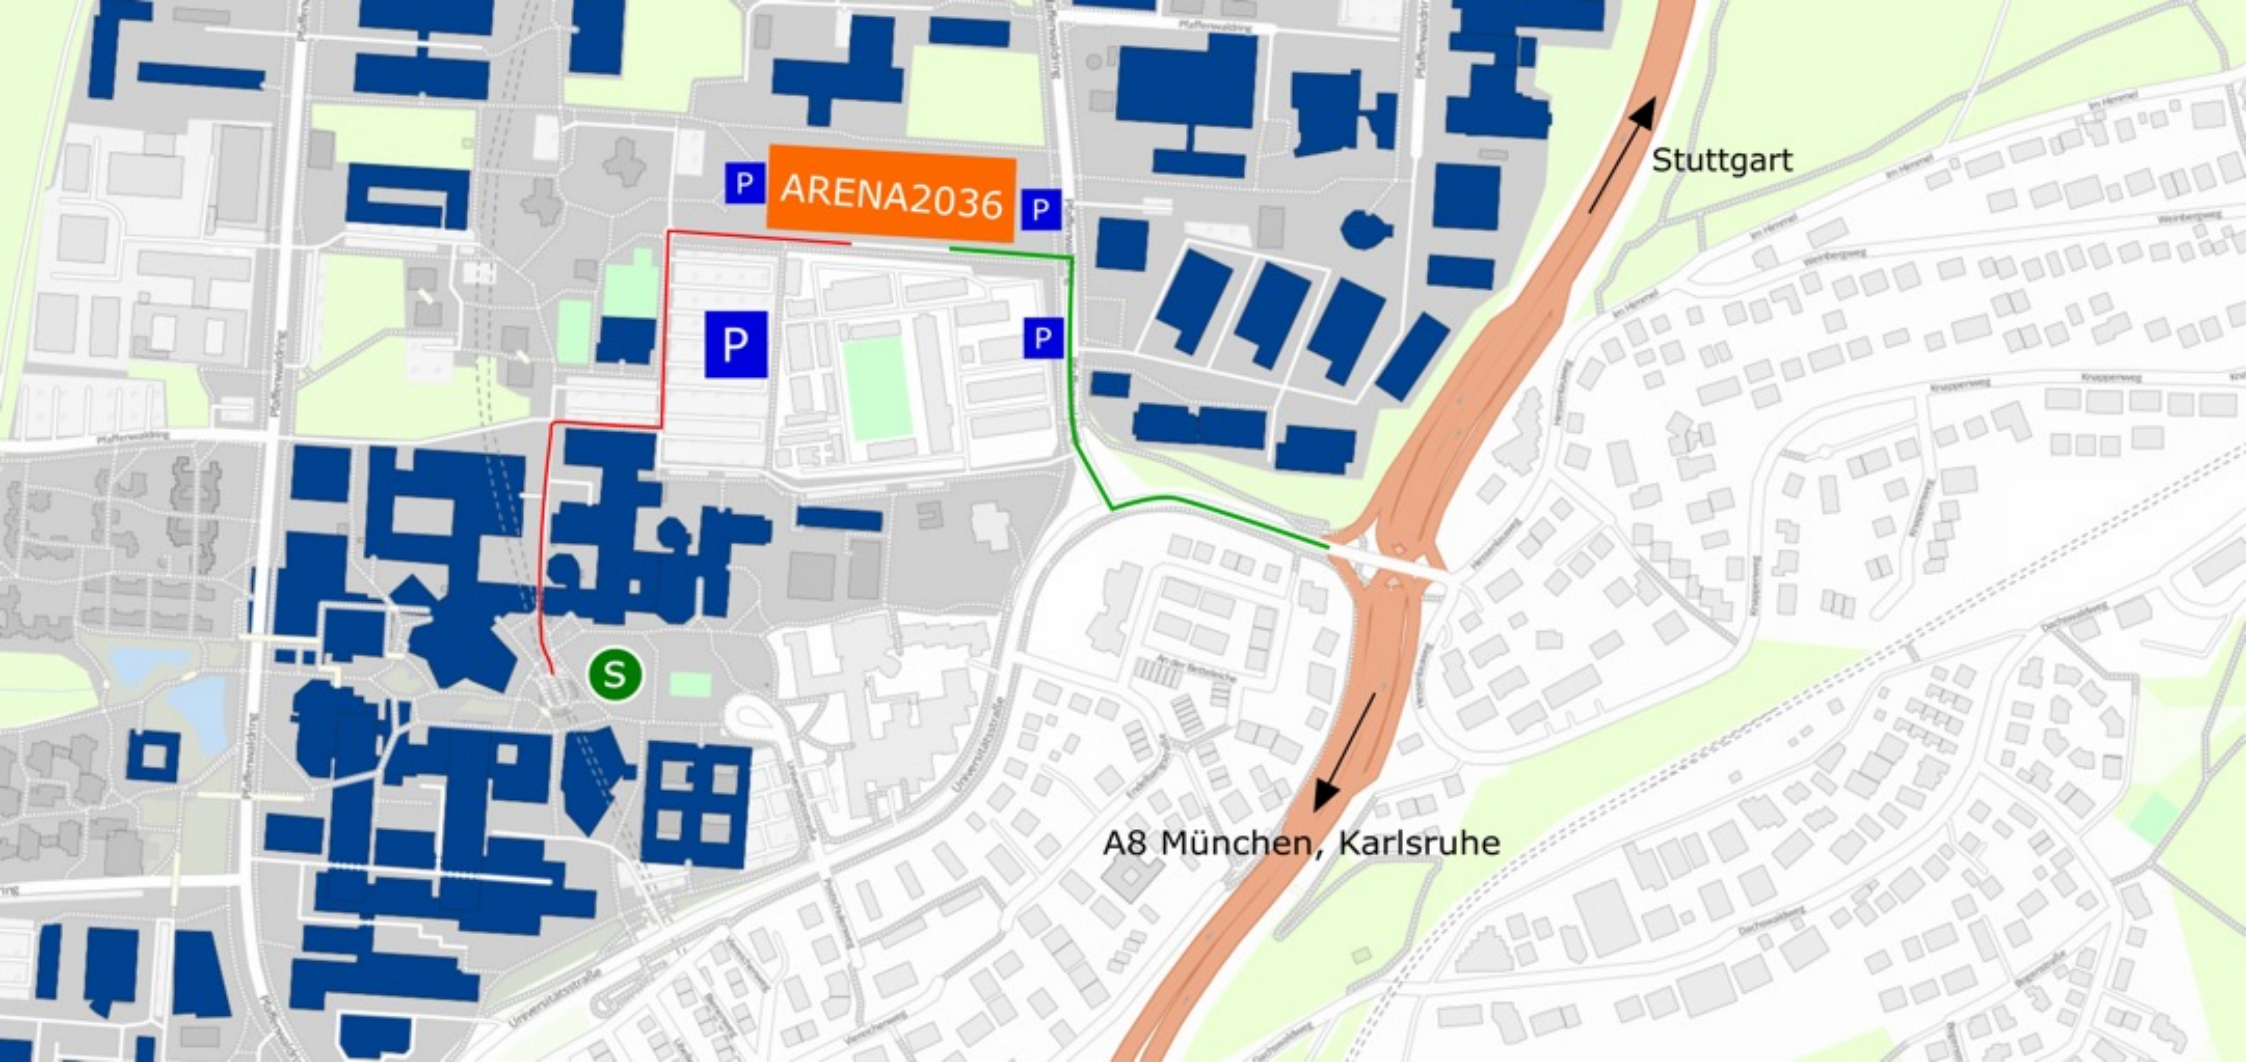

P ARENA2036 P

P

P

S

Stuttgart

A8 München, Karlsruhe